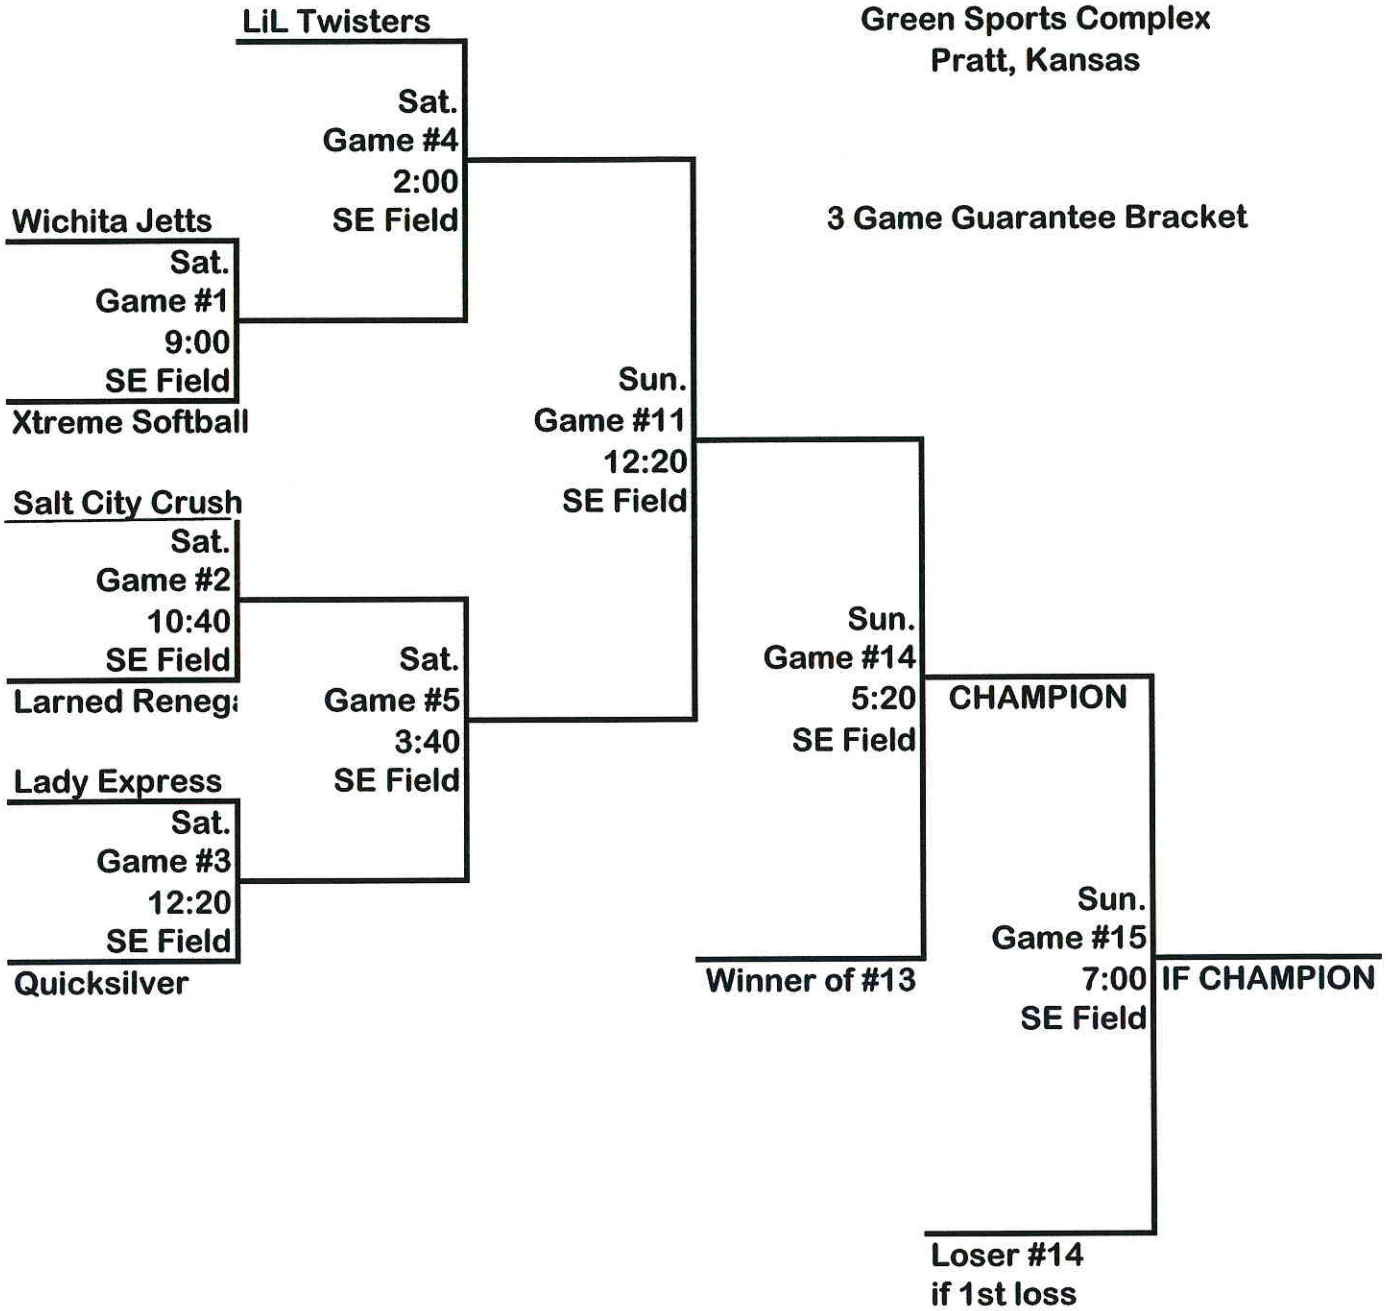

2010 ASA Shoot-Out Tournament
10 Under Bracket
Green Sports Complex
Pratt, Kansas

2010 ASA Shoot-Out Tournament
10 Under Bracket
Green Sports Complex
Pratt, Kansas

Tournament Teams

1	McPherson Lady Express	Jeff Crist
2	Salt City Crush - Hutch	Tarus Hudson
3	Renegades - Larned	Cory Stelter
4	Lil Twisters - Garden City	Roberto Padilla
5	Xtreme Softball	Bryan Hollinger
6	Quick Silver - Great Bend	Doug Bender
7	Wichita Jetts	Shawn Maloney