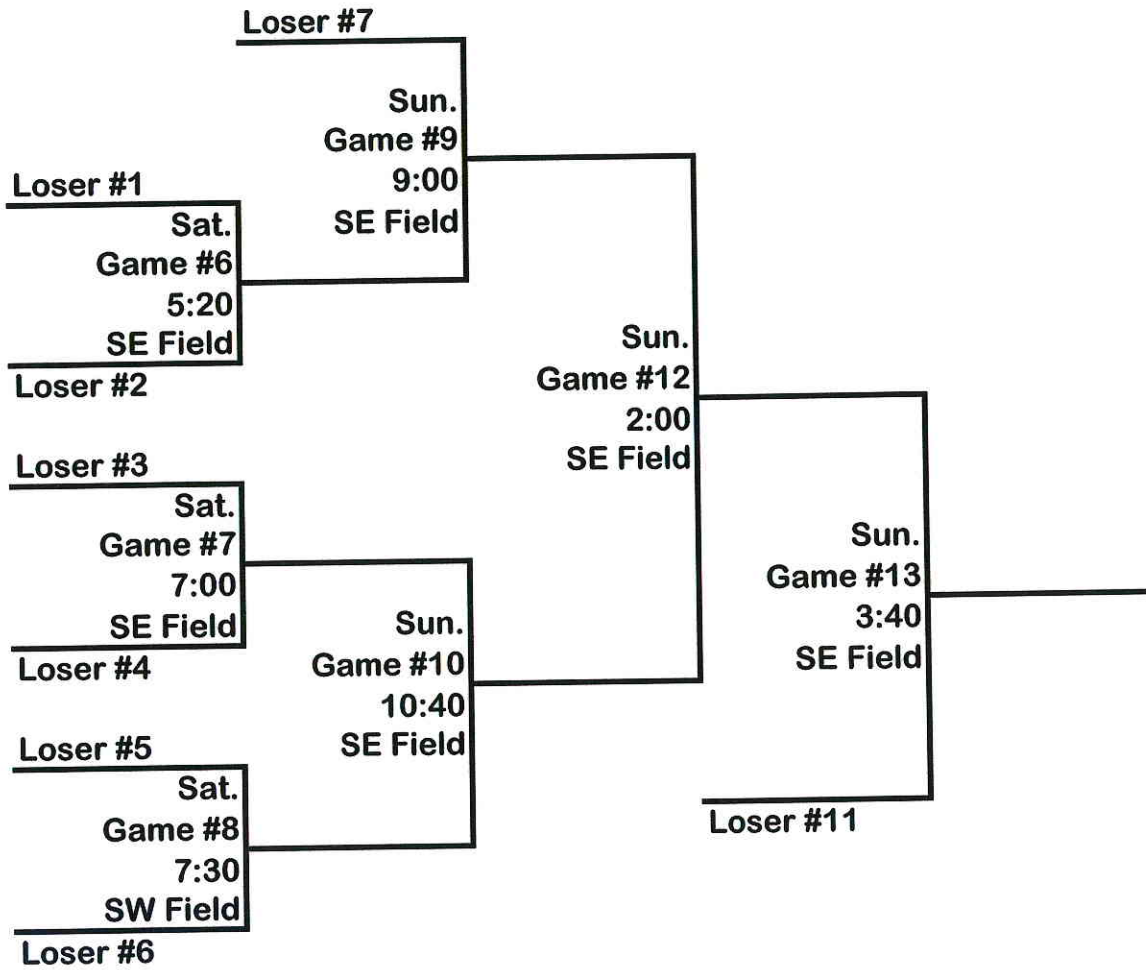

2010 ASA Shoot-Out Tournament
10 Under Bracket
Green Sports Complex
Pratt, Kansas

2010 ASA Shoot-Out Tournament
10 Under Bracket
Green Sports Complex
Pratt, Kansas

Tournament Teams

1	McPherson Lady Express	Jeff Crist
2	Salt City Crush - Hutch	Tarus Hudson
3	Renegades - Larned	Cory Stelter
4	Lil Twisters - Garden City	Roberto Padilla
5	Xtreme Softball	Bryan Hollinger
6	Quick Silver - Great Bend	Doug Bender
7	Wichita Jetts	Shawn Maloney