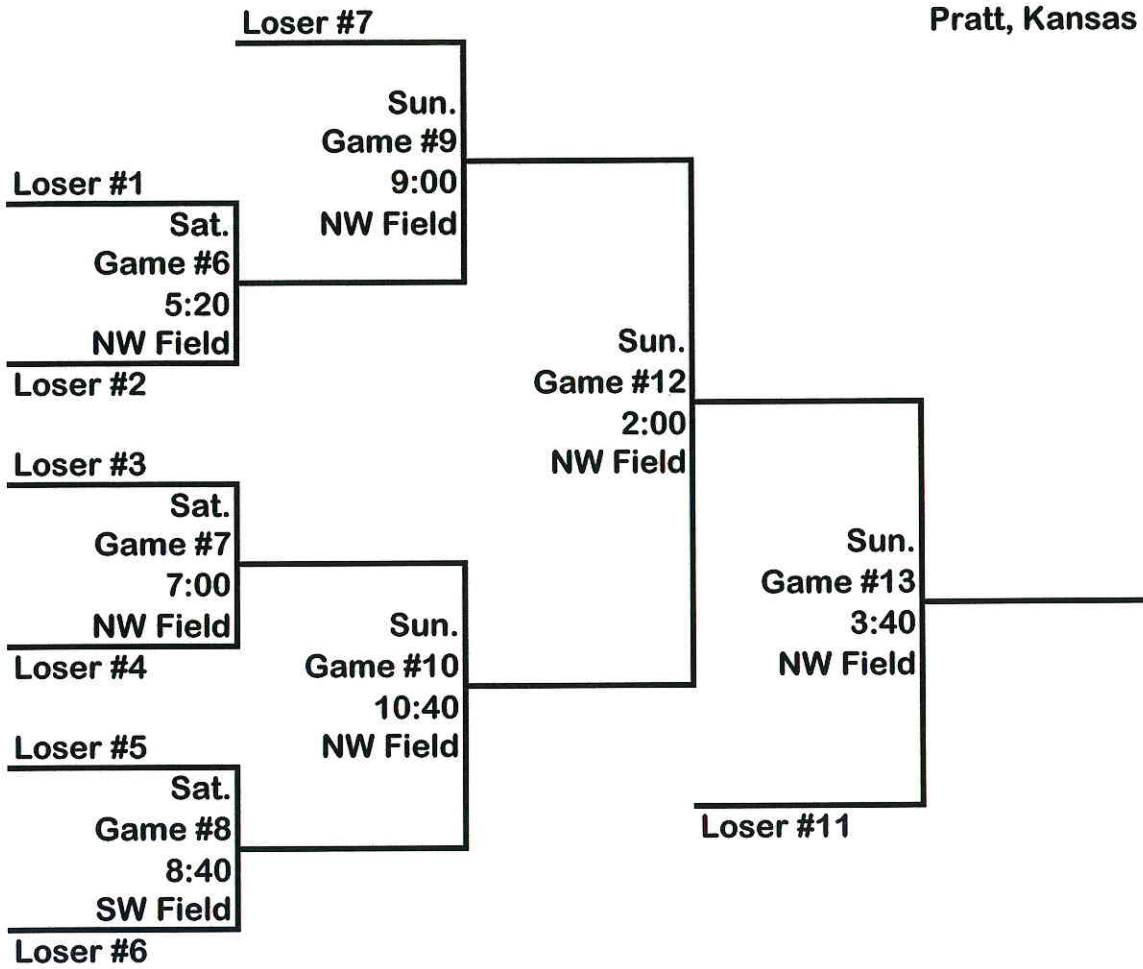

2010 ASA Shoot-Out Tournament  
14 Under Bracket  
Green Sports Complex  
Pratt, Kansas

**2010 ASA Shoot-Out Tournament  
14 Under Bracket  
Green Sports Complex  
Pratt, Kansas**

**2010 ASA Shoot-Out Tournament  
14 Under Bracket  
Green Sports Complex  
Pratt, Kansas**

**Tournament Teams**

- |   |                          |                 |
|---|--------------------------|-----------------|
| 1 | Mac County Attack        | Lori Kearns     |
| 2 | McPherson Lady Express   | Yale Hoffman    |
| 3 | Quicksilver - Great Bend | Michelle Barber |
| 4 | Lady Lightning           | Tim Jacobs      |
| 5 | Renegades - Larned       | Misty Perez     |
| 6 | Kansas Heat - Hoisington | Kara Boxberger  |
| 7 | Wichita Beasts           | Scott Webber    |