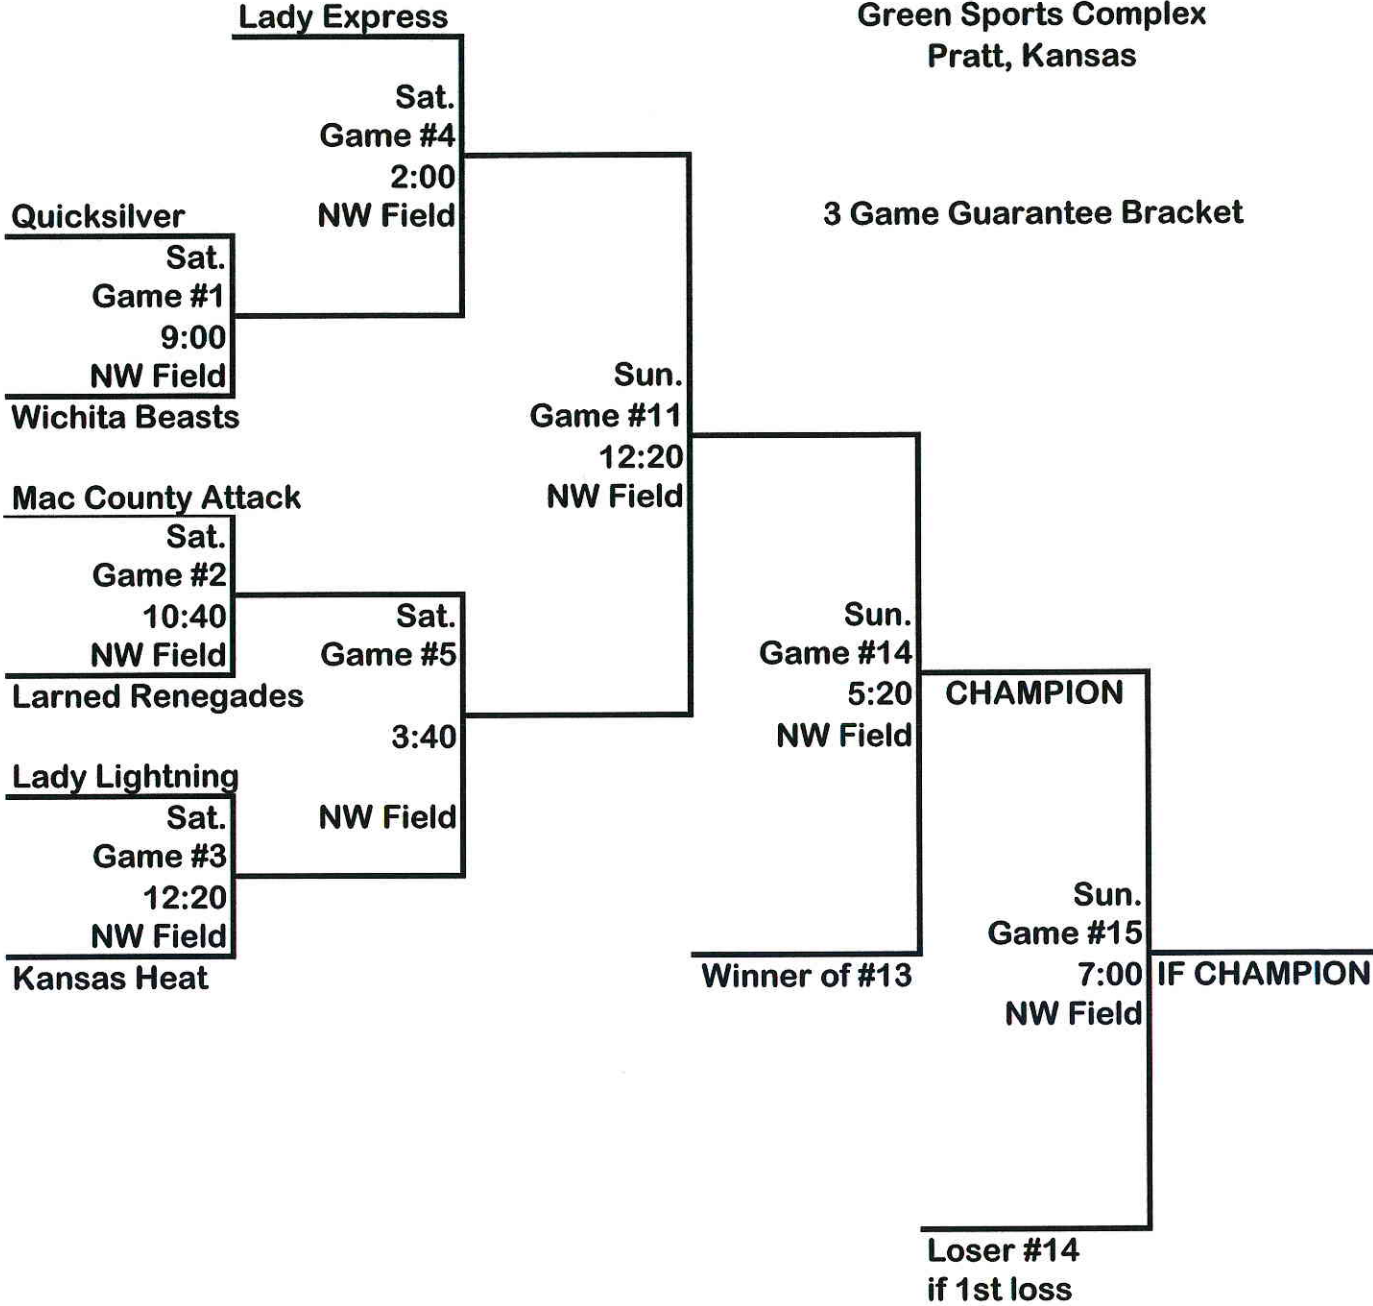

2010 ASA Shoot-Out Tournament  
14 Under Bracket  
Green Sports Complex  
Pratt, Kansas

**2010 ASA Shoot-Out Tournament  
14 Under Bracket  
Green Sports Complex  
Pratt, Kansas**

**2010 ASA Shoot-Out Tournament  
14 Under Bracket  
Green Sports Complex  
Pratt, Kansas**

**Tournament Teams**

- |   |                          |                 |
|---|--------------------------|-----------------|
| 1 | Mac County Attack        | Lori Kearns     |
| 2 | McPherson Lady Express   | Yale Hoffman    |
| 3 | Quicksilver - Great Bend | Michelle Barber |
| 4 | Lady Lightning           | Tim Jacobs      |
| 5 | Renegades - Larned       | Misty Perez     |
| 6 | Kansas Heat - Hoisington | Kara Boxberger  |
| 7 | Wichita Beasts           | Scott Webber    |