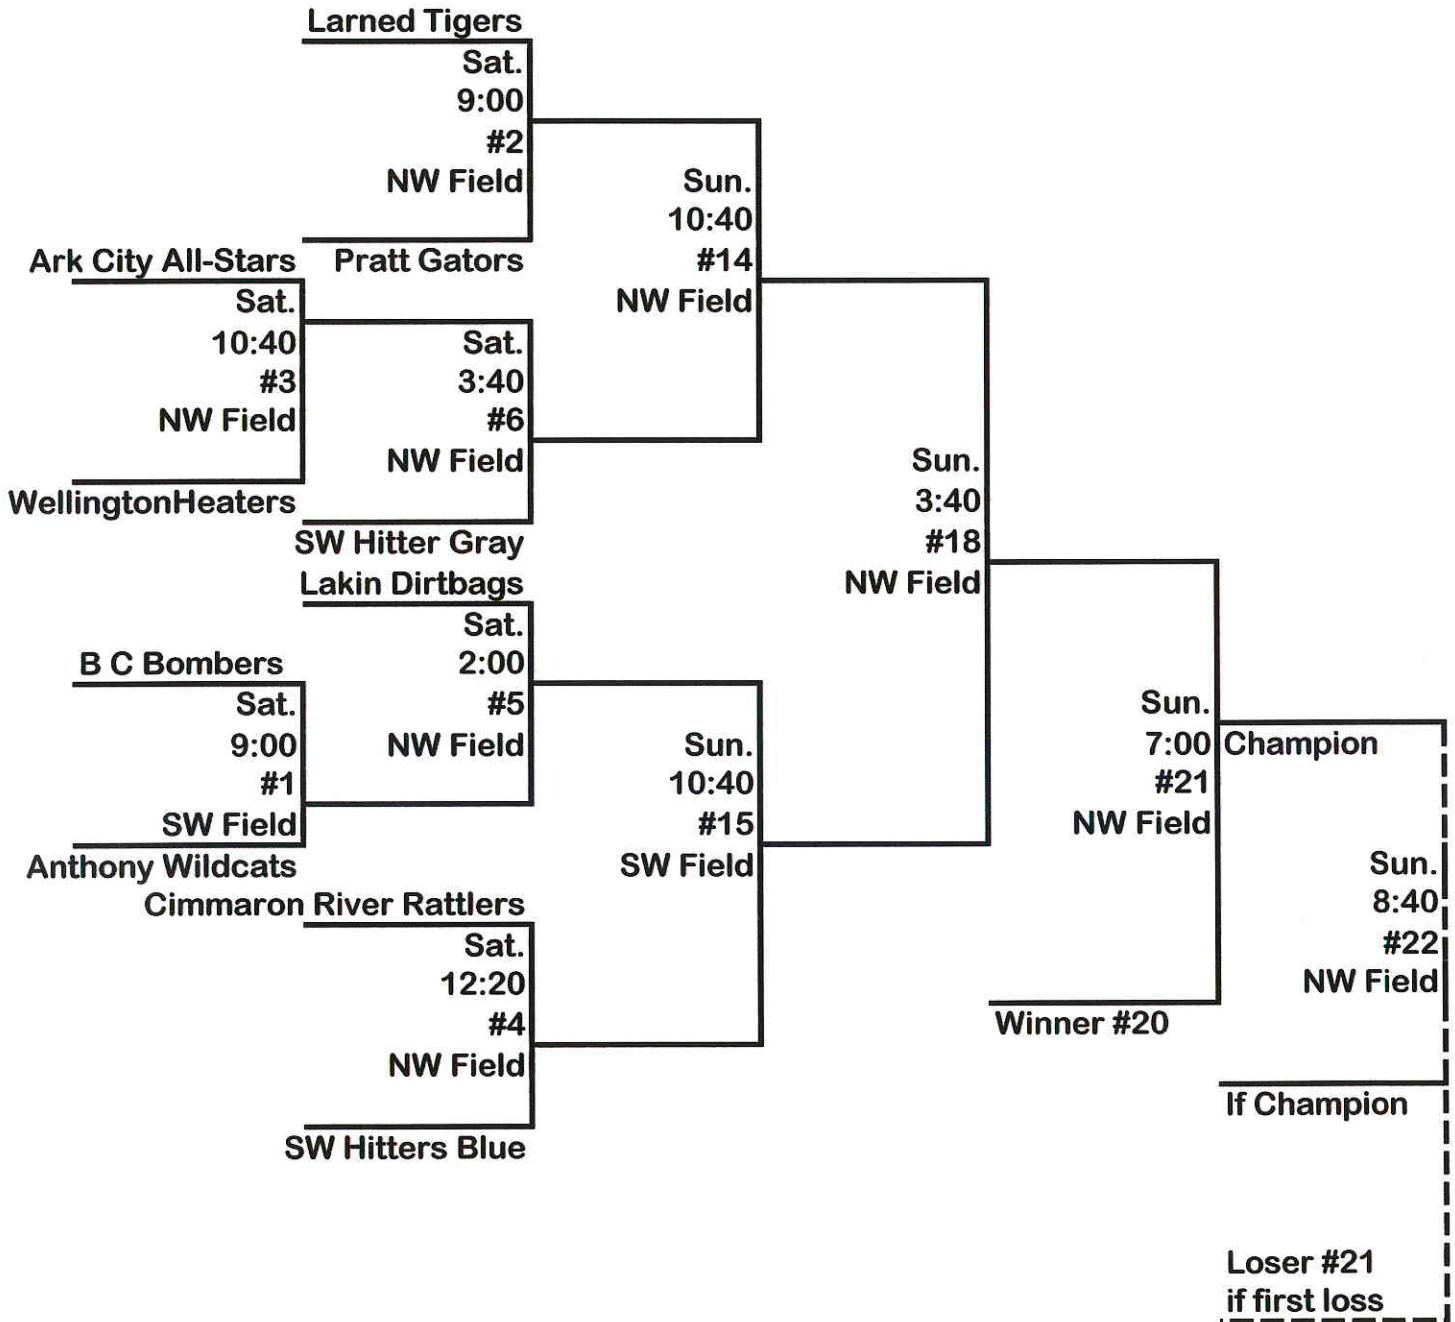

**2010 Grand Slam Tournament**  
**Green Sports Complex**  
**Pratt, Kansas**  
**10 Under Bracket**  
**3 Game Guarantee Bracket**

**2010 Grand Slam Tournament**  
**Green Sports Complex**  
**Pratt, Kansas**  
**10 Under Bracket**