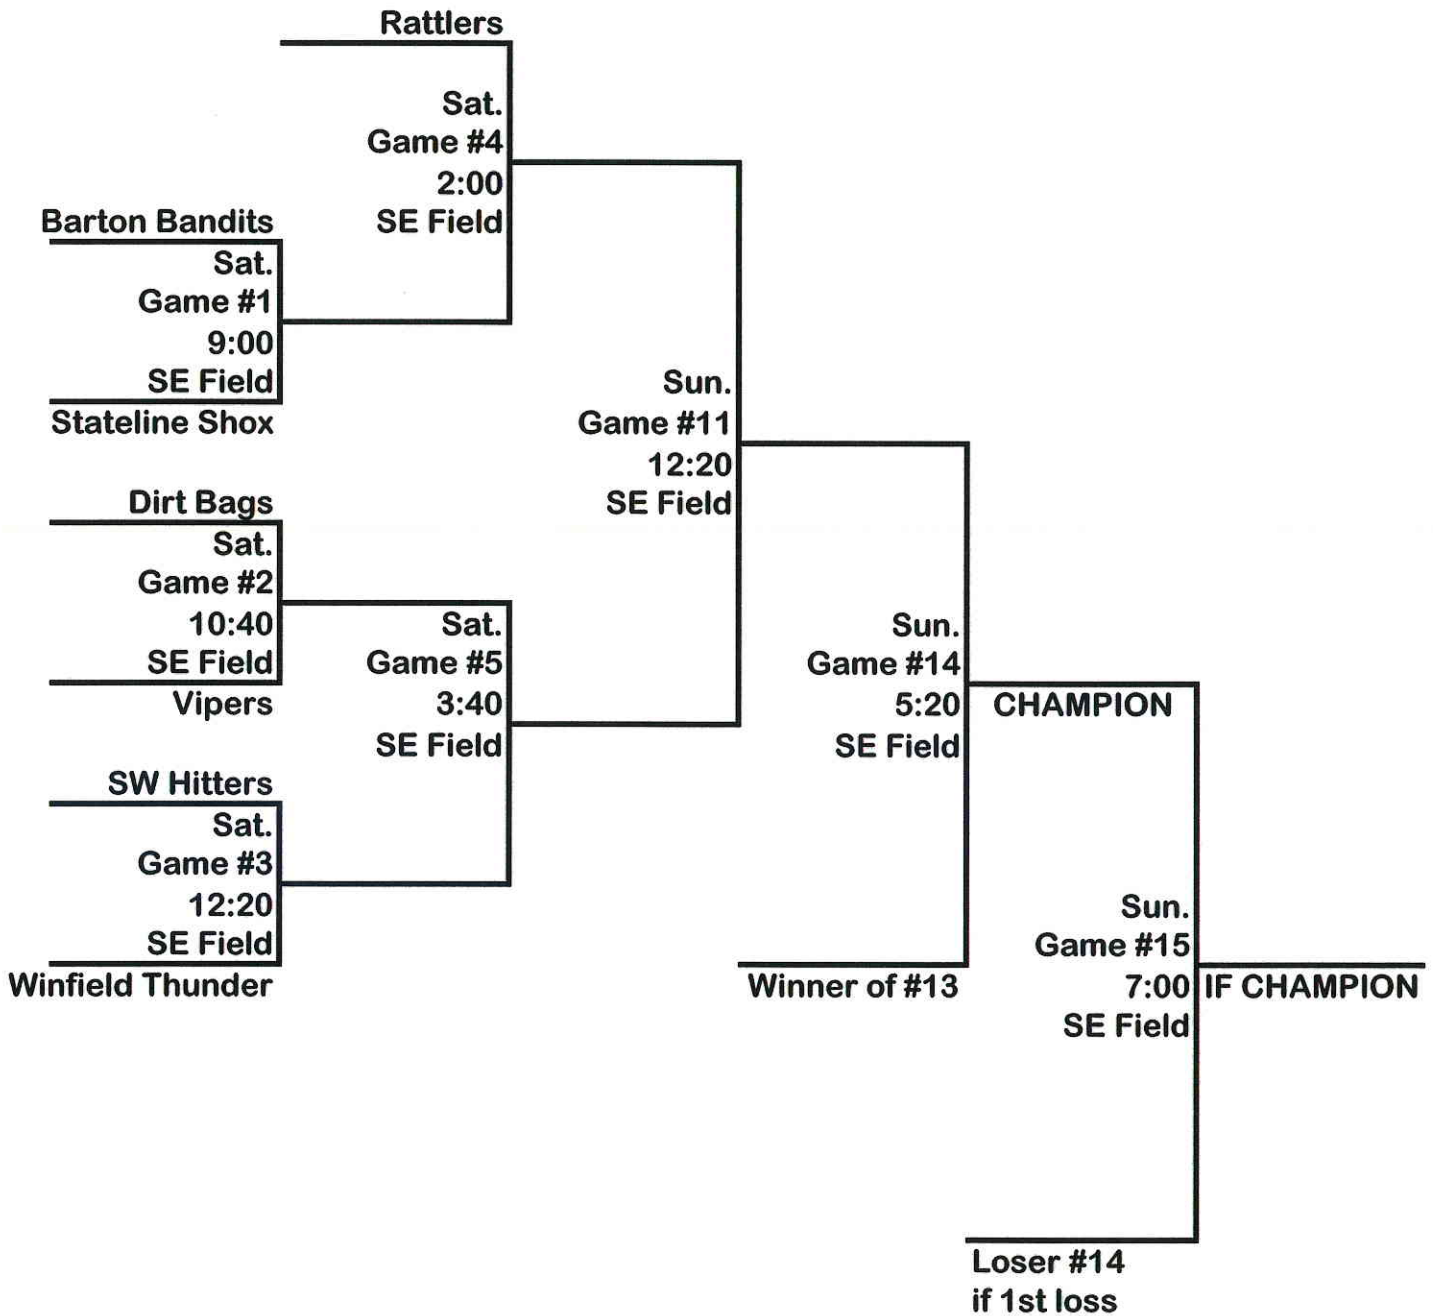

2010 Grand Slam Tournament
Green Sports Complex
Pratt, Kansas

3 Game Guarantee Bracket

2010 Grand Slam Tournament
Green Sports Complex
Pratt, Kansas