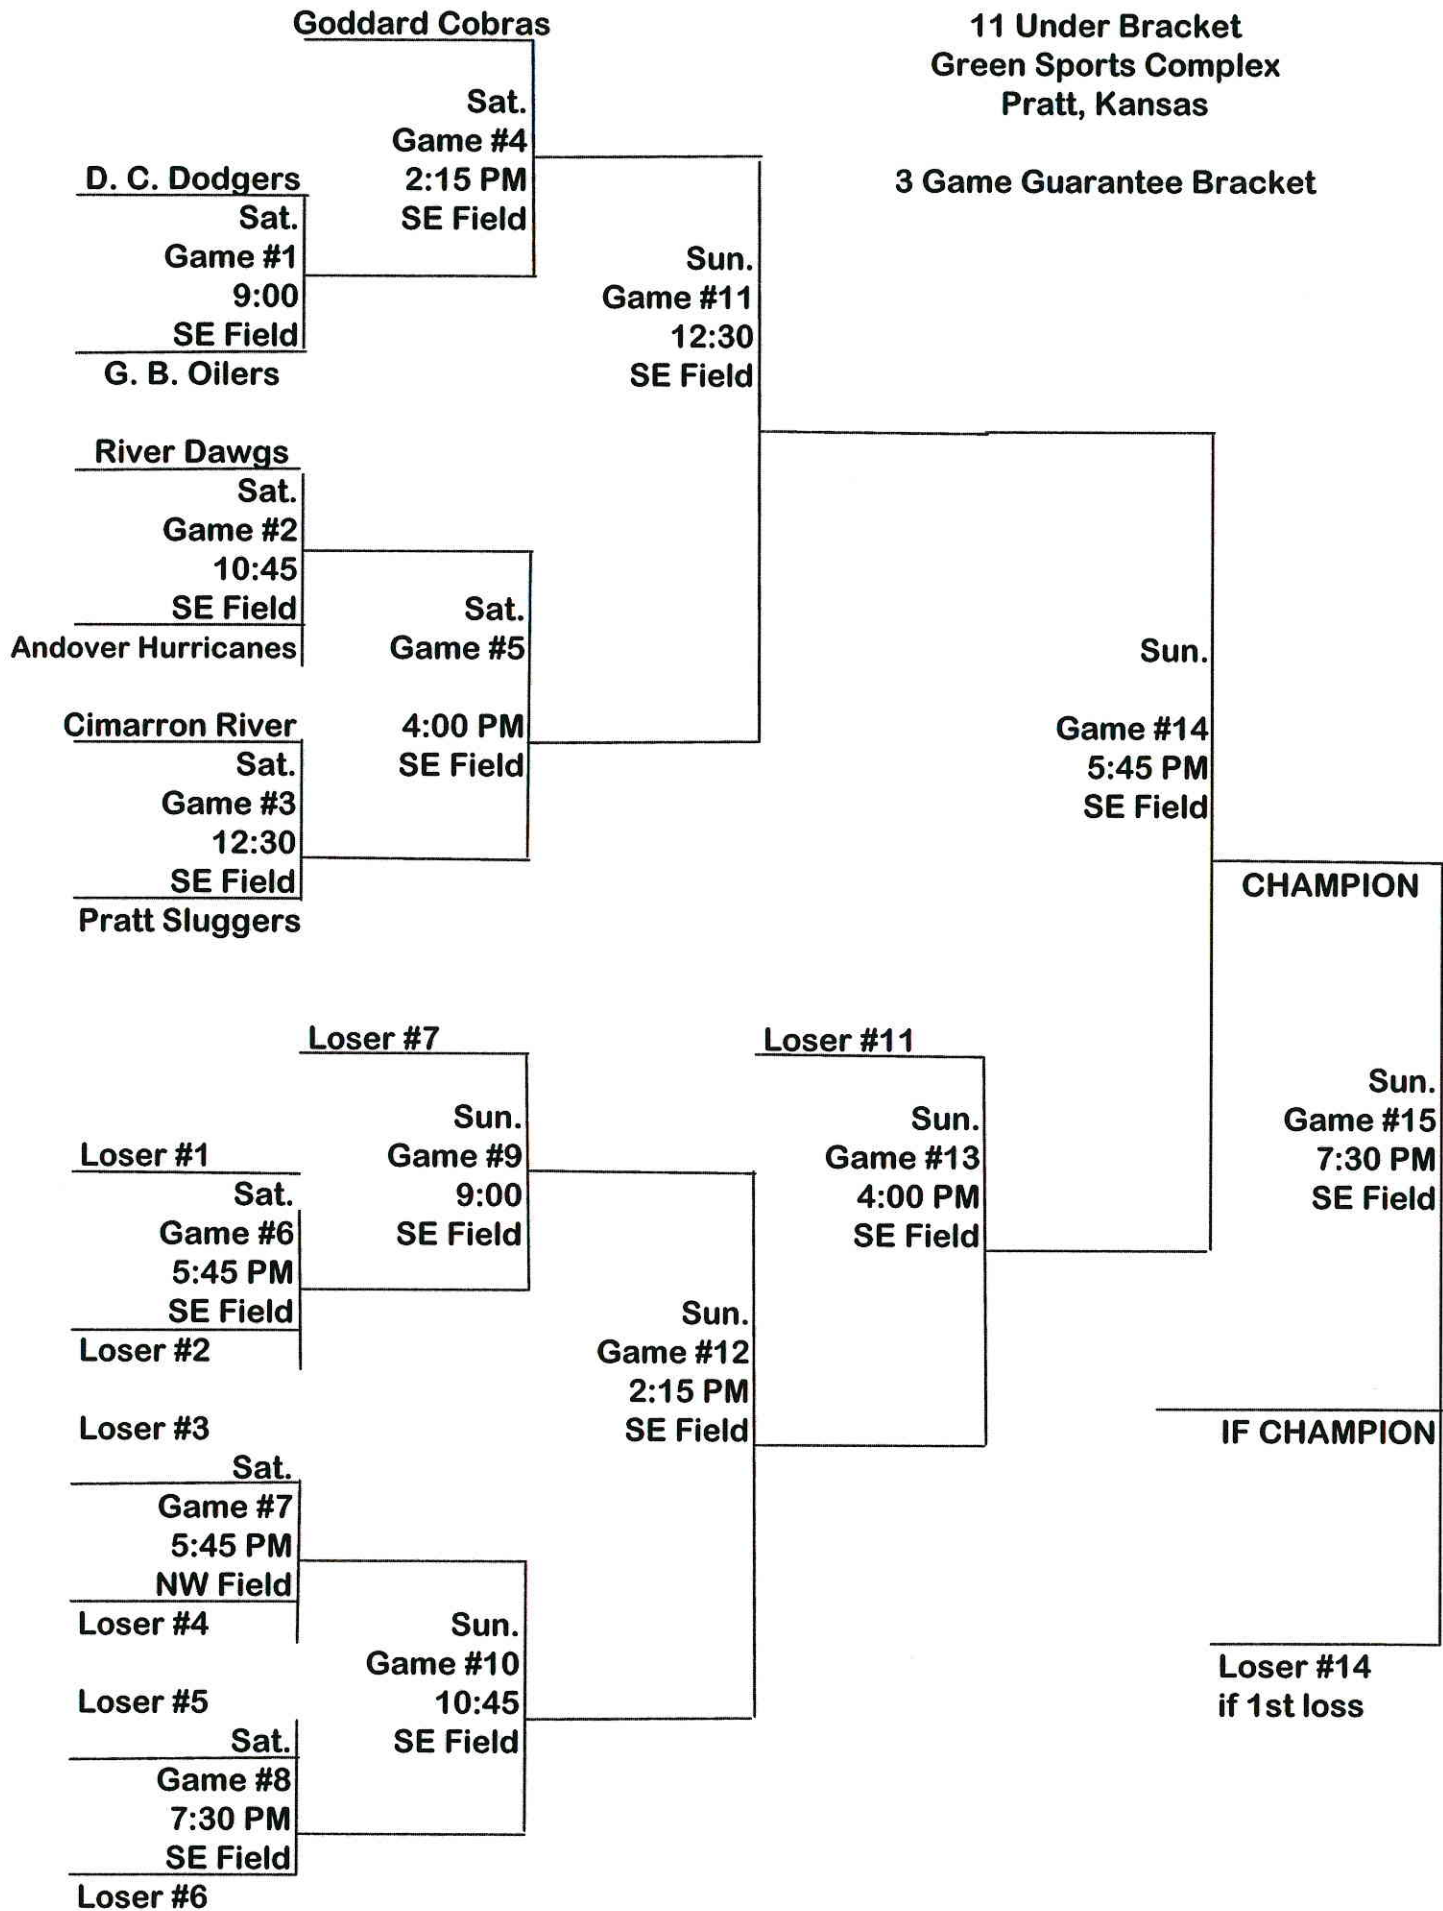

**2009 Grand Slam Tournament
11 Under Bracket
Green Sports Complex
Pratt, Kansas**

3 Game Guarantee Bracket

**2009 Grand Slam Baseball Tournament Rules
11 Under Division**

- 1.) Tournament play will be governed by NBC Hap Dumont Youth Baseball rules.**
- 2.) Pitching distance = 50' Bases = 70'**
- 3.) Teams will hit their own baseballs.
Provide 2 baseballs to the umpire to start each game.
Please help by shagging foul balls on your teams dug-out side**
- 4.) Home and visitor will determined by a coin flip prior to each game.
Coaches please meet at the press box 30 minutes prior to each game
to flip and determine the home team.
If possible Home team take the 3rd base dug-out Visitors take 1st.**
- 5.) Teams will be allowed to bat their entire line-up or use the EH. The way a
team starts the game is the way they must finish.**
- 6.) No pitcher may pitch in more than 6 innings in 2 consecutive games.
1 pitch equals an inning.**
- 7.) Time limit - No new innings will start after 1 hour 30 minutes
Championship games will not have a time limit. Run rules will be in effect.**
- 8.) Run rules will be in effect.
15 runs after 3 innings
10 runs after 4 innings
8 runs after 5 innings**